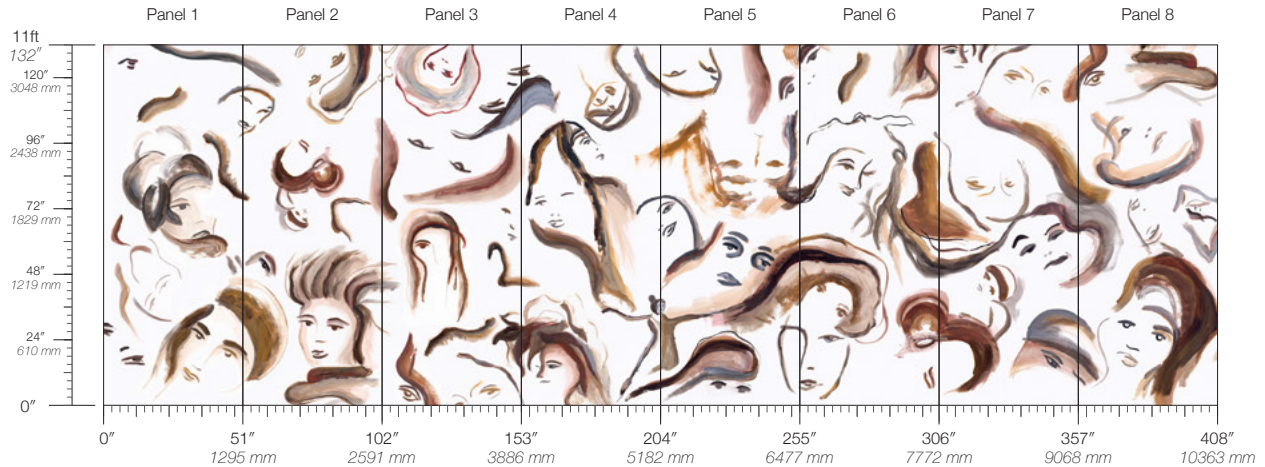

Muse Coco

Suitable for residential and commercial projects

COLOR

Coco

ITEM

2903

CONTENT

Type II Vinyl

PANEL WIDTH

51" / 1295 mm trimmed

PANEL HEIGHT

132" / 3353 mm standard

REPEAT

Non-repeating

STOCK

Made to order

LEAD TIME

4 weeks to print

MINIMUM

1 panel

PRICE

Available upon request

ORIGIN

USA

DETAILS

Custom options available

ENVIRONMENTAL

Low VOC
Cadmium & Lead Free
Formulation

SPECS

Commercial Vinyl face
Polyester/Cotton woven backing
20 oz per linear yard
620 g per linear meter
Woven surface texture

TESTING

(US) ASTM E84 Adhered Class A
(EU) EN 15102 Class B, s2
(CN) CAN/ULC-S102.2 Class A
CCC-W-408D Type II
WA Specification W-101 Type II
NFPA 286 Corner Burn Test Class A

MAINTENANCE

Water-based cleanser

CONTACT

sales@calicowallpaper.com
+1 718 243 1705
57 Lispenard Street
New York, NY 10013 USA

DISCLAIMER

Refer to our website to see the full mural artwork. Reference the physical sample for color and texture. Panel maps represent mural artwork only.